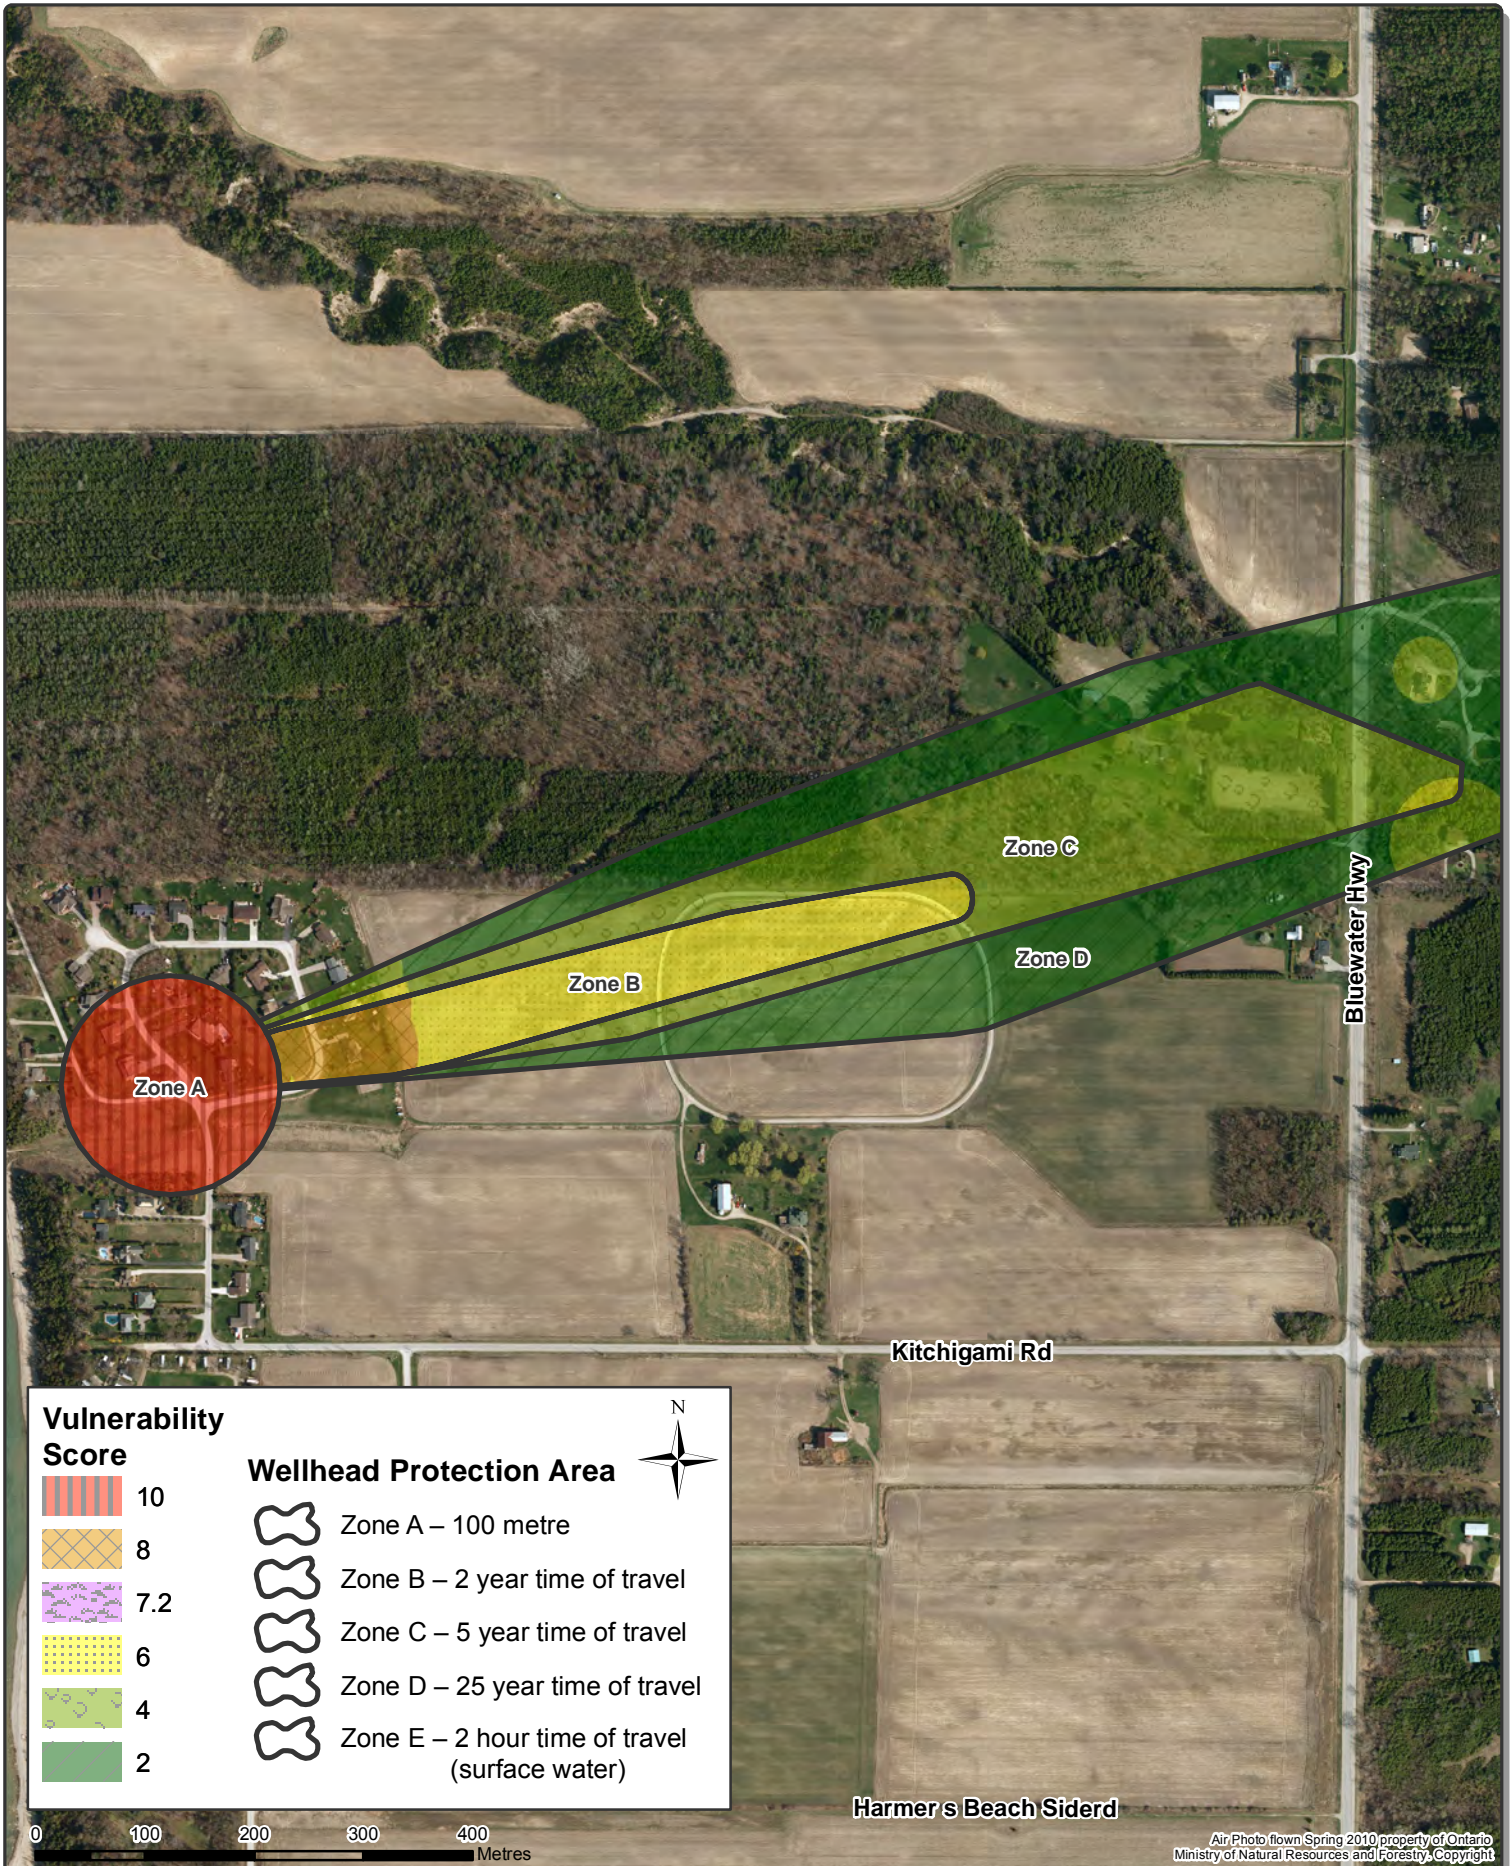

Kelly Municipal Well

Wellhead Protection Areas

Air Photo flown Spring 2010 property of Ontario
Ministry of Natural Resources and Forestry, Copyright