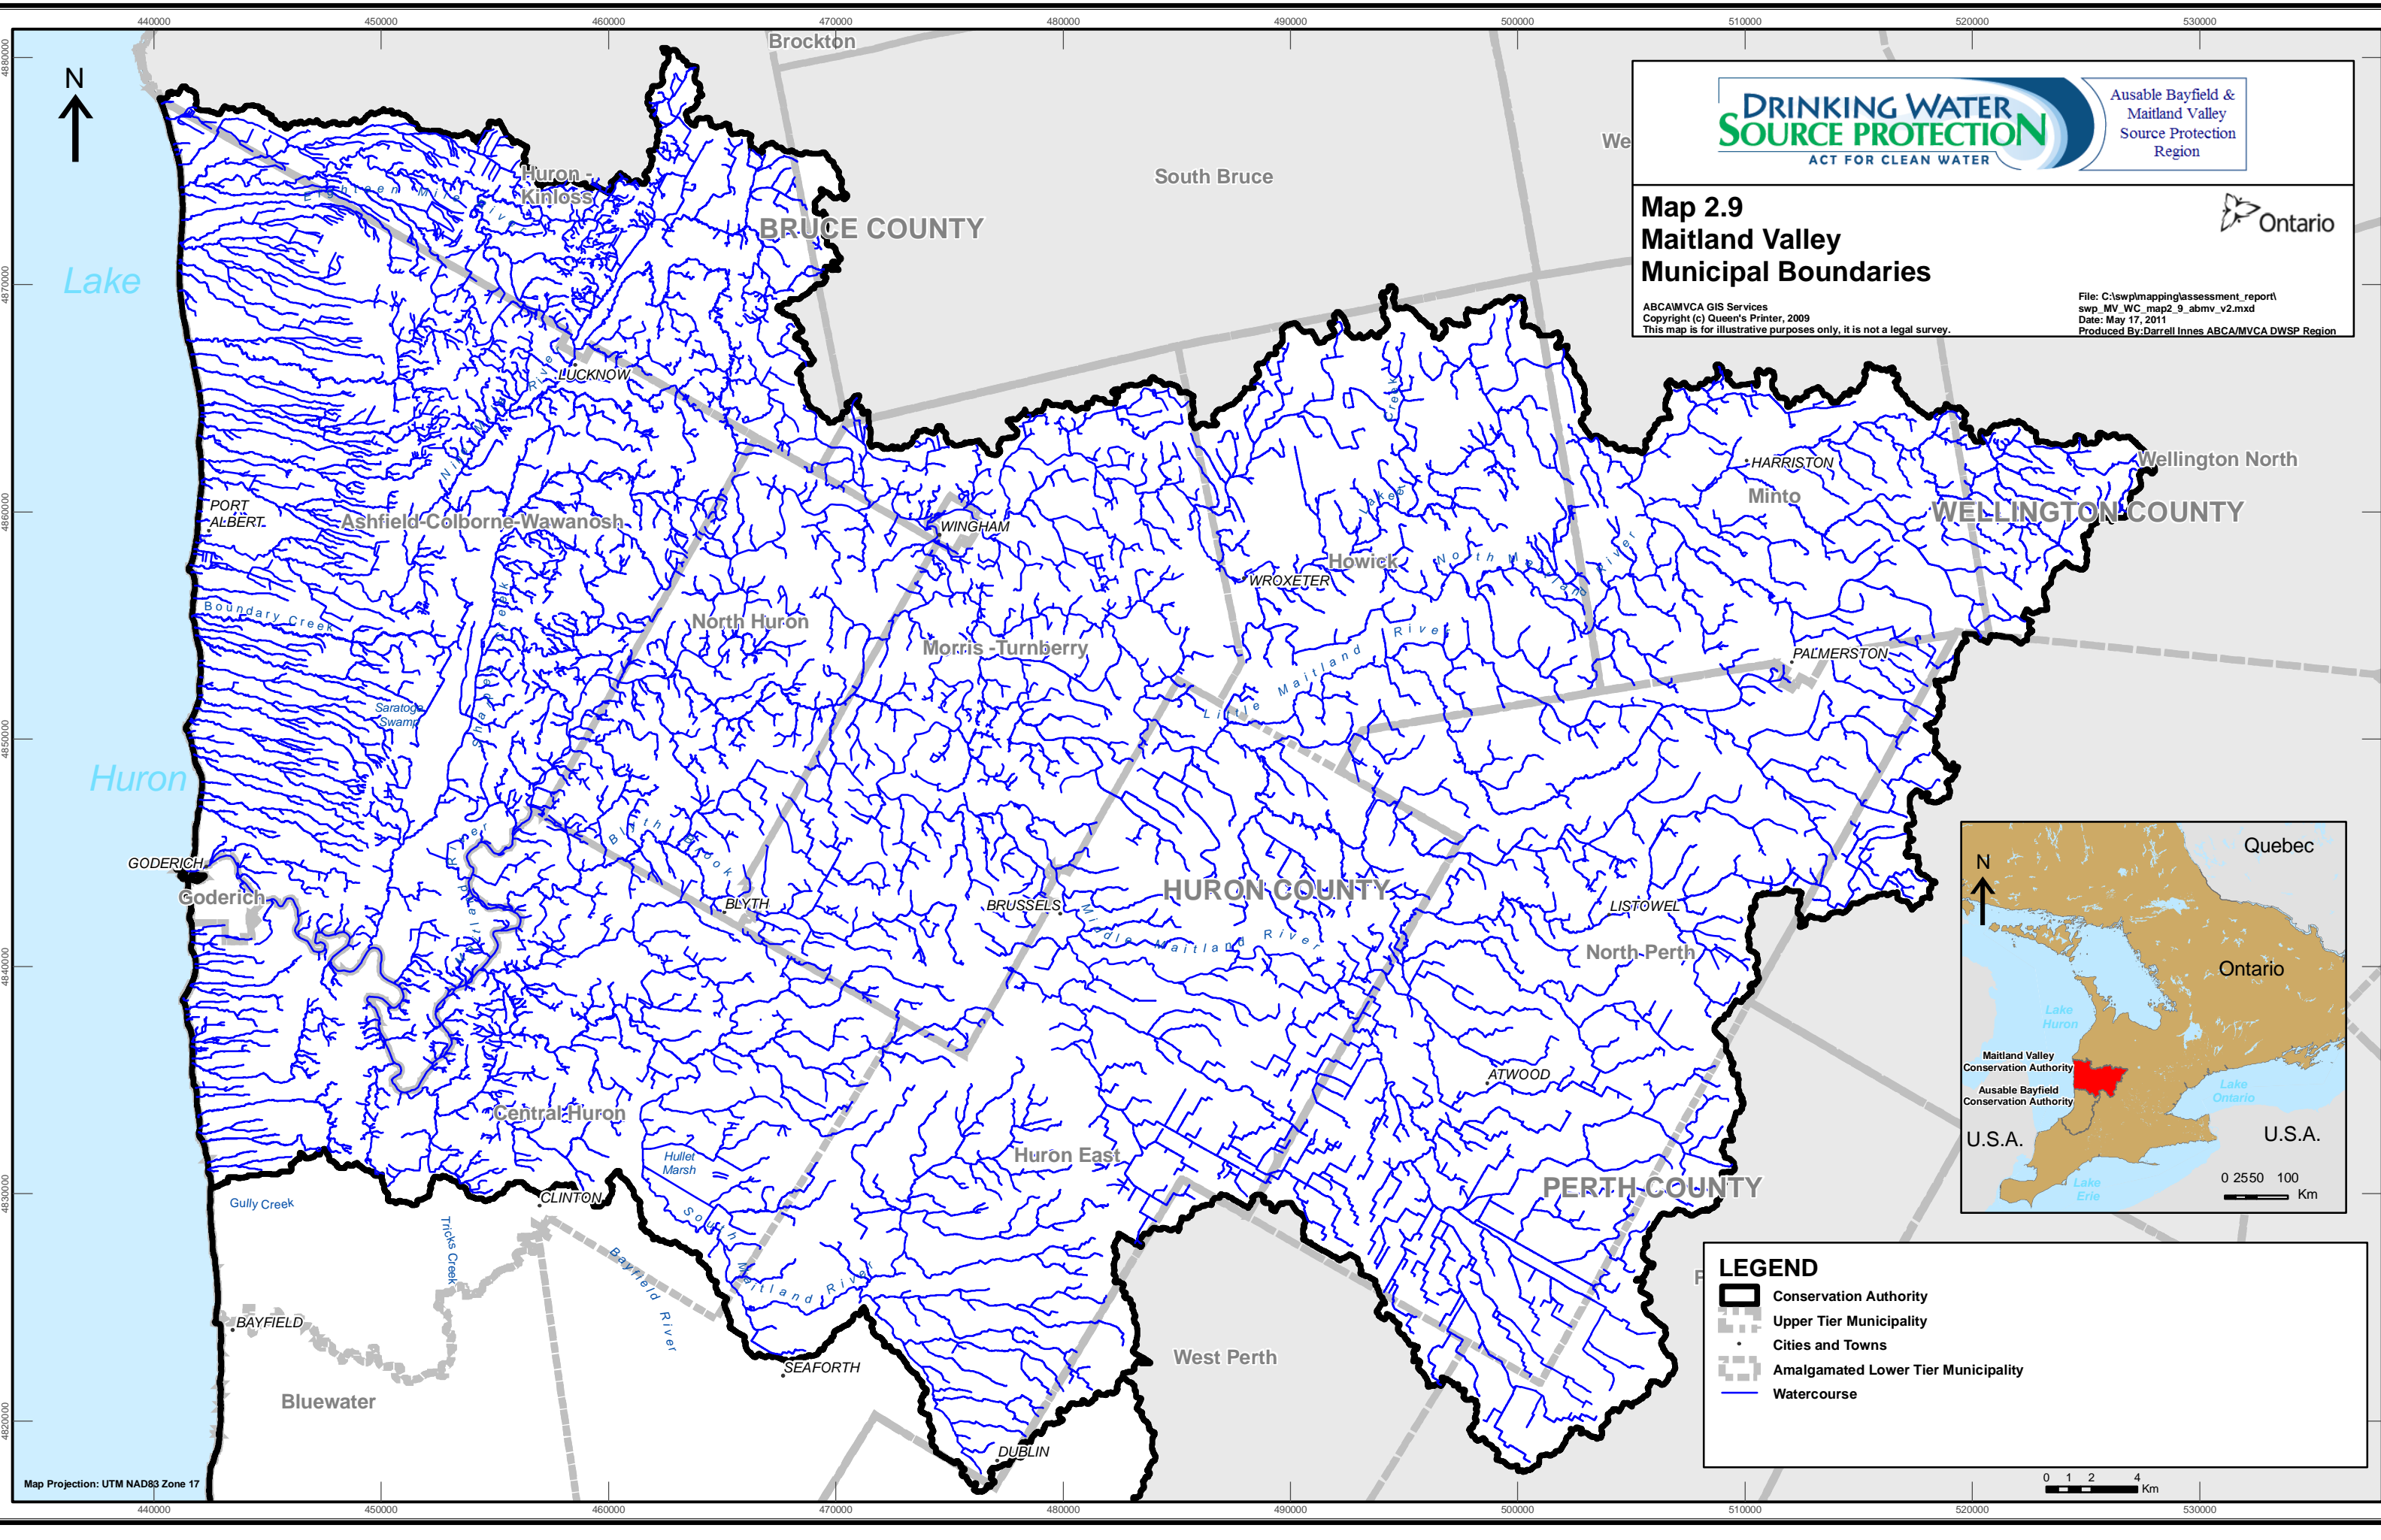

Ausable Bayfield & Maitland Valley Source Protection Region

Map 2.9 Maitland Valley Municipal Boundaries

ABCAMVCA GIS Services
Copyright (c) Queen's Printer, 2009
This map is for illustrative purposes only, it is not a legal survey.

File: C:\swplmapping\assessment_report\
swp_MV_WC_map2_9_abmv_v2.mxd
Date: May 17, 2011
Produced By: Darrell Innes ABCAMVCA DWSP Region

LEGEND

- Conservation Authority
- Upper Tier Municipality
- Cities and Towns
- Amalgamated Lower Tier Municipality
- Watercourse

Map Projection: UTM NAD83 Zone 17